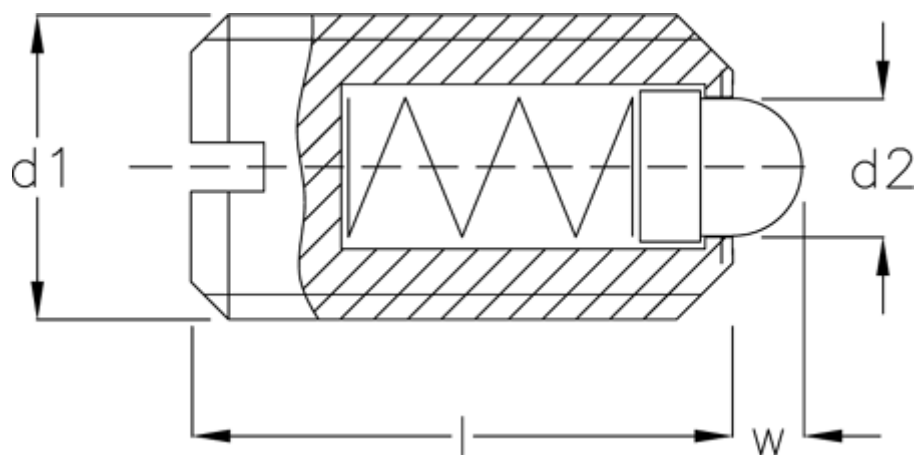

# Data Sheet

Article number: 20882515

Description: E+G  
Spring plunger GN 615.1-M20-BN

## Measures

d1	= M20
d2	= 10.0
Length l	= 30
Spring pressure N bottom	= 81.0
Spring pressure N top	= 39.0
W	= 6.5